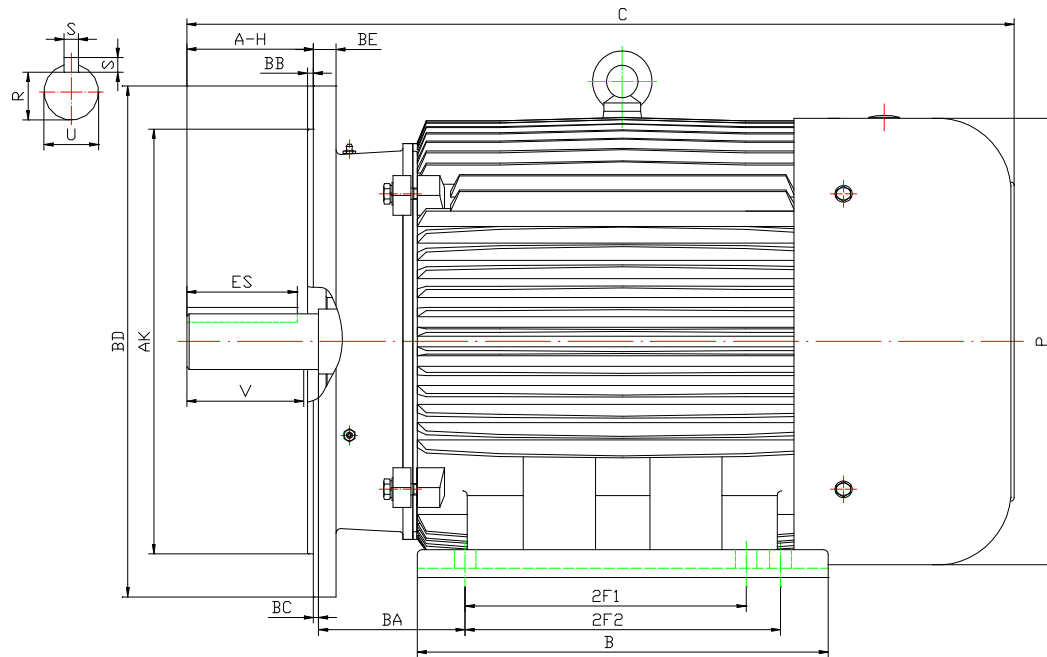

Orientation

											HP	RPM	Frame	WGT lb	MQP / MPP-13D
A	B	C	D	G	H		J	E	2E	2F1	2	1200	184TD	103,0	Cast Iron NEMA Premium
9.50"	8.30"	16.10"	4.50"	0.60"	6 * 0.41"		2.00"	3.75"	7.50"	4.500"					
2F2	O	P	T	AK	AJ	AH	BA	BB	BC	BD	BE	N*BF			
5.50"	9.10"	8.70"	1.60"	9.00"	11.00"	2.75"	2.75"	0.25"	0.00"	11.00"	0.50"	4*0.53"			
U	V	R	S	ES	AA		AB	DE Brg		ODE Brg					
1.125"	2.50"	0.986"	0.250"	1.78"	3/4" NPT		7.50"	6306		6306		Revised: August 2018			