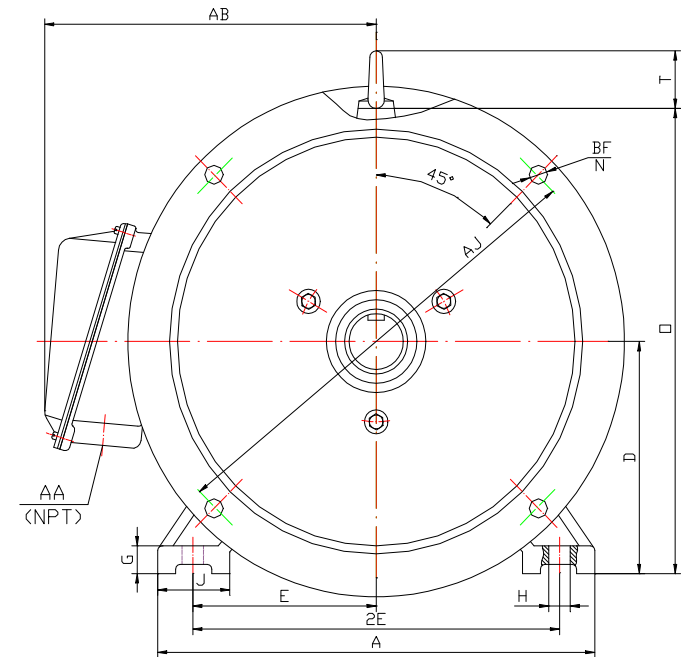

Orientation

											HP	RPM	Frame	WGT lb	MQP / MPP-13D
A	B	C	D	G	H		J	E	2E	2F1	2	1200	184TD	103,0	Cast Iron NEMA Premium
9.50"	8.30"	16.10"	4.50"	0.60"	6 * 0.41"		2.00"	3.75"	7.50"	4.500"					
2F2	O	P	T	AK	AJ	AH	BA	BB	BC	BD	BE	N*BF			
5.50"	9.10"	8.70"	1.60"	9.00"	11.00"	2.75"	2.75"	0.25"	0.00"	11.00"	0.50"	4*0.53"			
U	V	R	S	ES	AA		AB	DE Brg		ODE Brg					
1.125"	2.50"	0.986"	0.250"	1.78"	3/4" NPT		7.50"	6306		6306		Revised: August 2018			