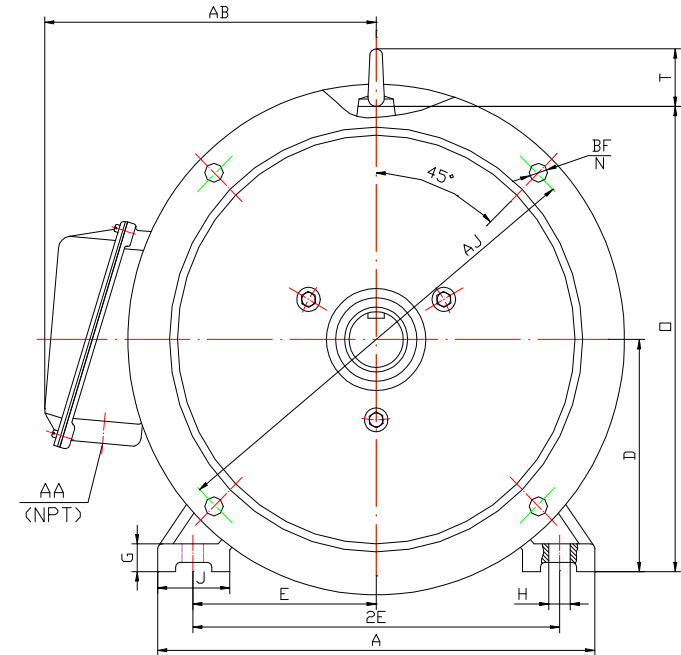

Orientation

											HP	RPM	Frame	WGT lb	MQP / MPP-62D
A	B	C	D	G	H		J	E	2E	2F1	50	1800	326TD	594,0	Cast Iron NEMA Premium
2F2	O	P	T	AK	AJ	AH	BA	BB	BC	BD	BE	N*BF			
12.00"	15.90"	15.70"	2.60"	14.00"	16.00"	5.25"	5.25"	0.25"	0.00"	18.00"	0.75"	4*0.81"			
U	V	R	S	ES	AA		AB	DE Brg		ODE Brg		Revised: August 2018			
2.125"	5.00"	1.845"	0.500"	3.91"	2" NPT		12.30"	6312		6312					