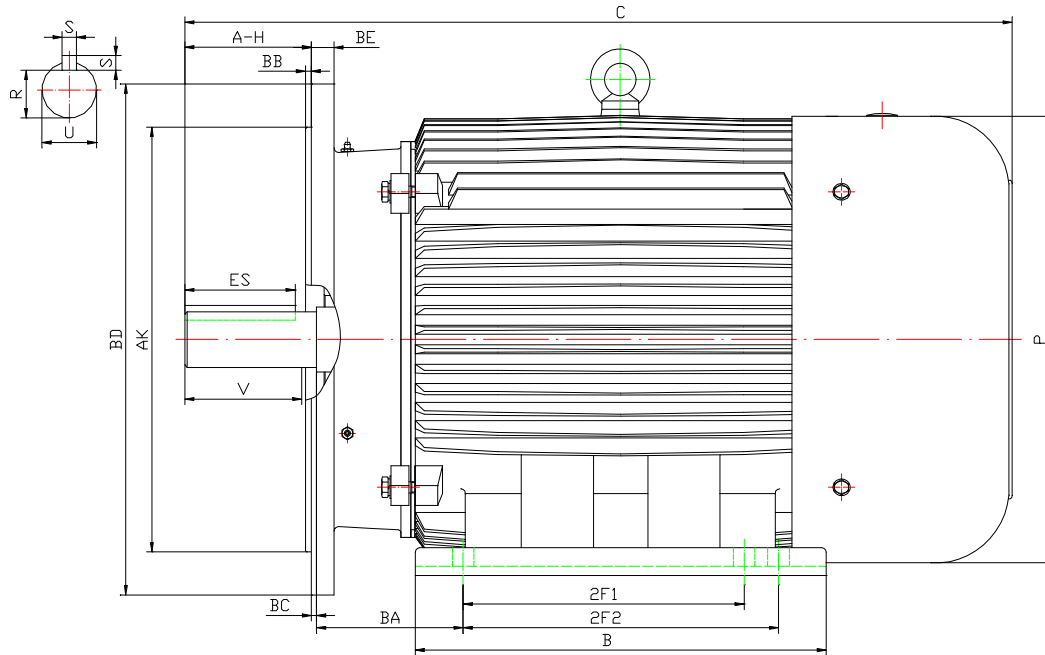

Orientation

											HP	RPM	Frame	WGT lb	MQP / MPP-62D
A	B	C	D	G	H		J	E	2E	2F1	50	1800	326TD	594,0	Cast Iron NEMA Premium
2F2	O	P	T	AK	AJ	AH	BA	BB	BC	BD	BE	N*BF			
12.00"	15.90"	15.70"	2.60"	14.00"	16.00"	5.25"	5.25"	0.25"	0.00"	18.00"	0.75"	4*0.81"			
U	V	R	S	ES	AA		AB	DE Brg		ODE Brg		Revised: August 2018			
2.125"	5.00"	1.845"	0.500"	3.91"	2" NPT		12.30"	6312		6312					